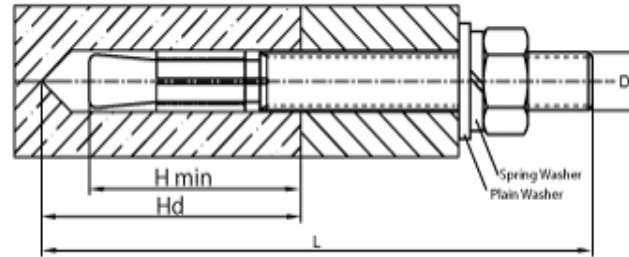

Dimensions of Wedge Anchors

D	H min	H d	L
Nominal Size Diameter	Minimum Embedment Length	Drill Depth	Overall Length
1/4	1-1/8	1-1/4	2
5/16	1-3/8	1-1/2	2-3/8
5/16	1-3/8	1-1/2	2-3/4
3/8	1-5/8	1-3/4	2-3/4
3/8	1-5/8	1-3/4	3
3/8	1-5/8	1-3/4	3-1/2
3/8	1-5/8	1-3/4	4
1/2	2	2-3/16	4
1/2	2	2-3/16	5
1/2	2	2-3/16	6
5/8	2-3/8	2-5/8	4
5/8	2-3/8	2-5/8	5
5/8	2-3/8	2-5/8	6
3/4	3-1/8	3-3/8	6
3/4	3-1/8	3-3/8	8
3/4	3-1/8	3-3/8	10
7/8	4	4-3/8	8
7/8	4	4-3/8	10

Dimensions of Wedge Anchors

D	H min	H d	L
Nominal Size Diameter	Minimum Embedment Length	Drill Depth	Overall Length
7/8	4	4-3/8	12
1	4-3/4	5-1/8	8
1	4-3/4	5-1/8	10
1	4-3/4	5-1/8	12